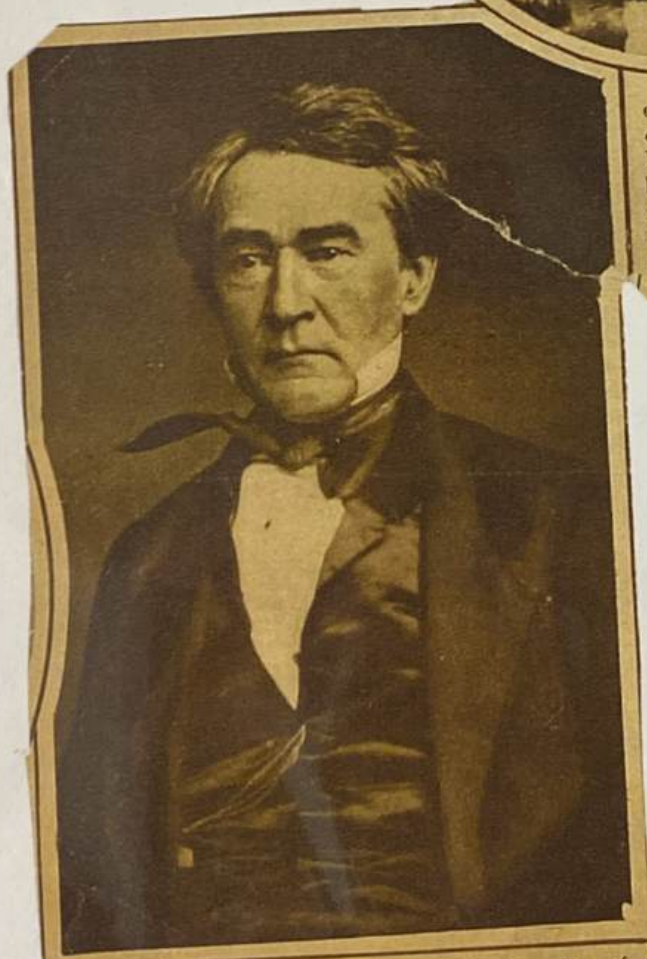

**MARTHA  
HARPER  
SHORTER**, wife  
of Col. Alfred Shorter, found-  
er of Shorter College at  
Rome, Ga. A reception will  
be held for Shorter Alumnae  
Association at the Rhodes  
Memorial Hall, in Atlanta,  
this afternoon.

*Partial text from the reverse side of the photograph, including the words "QUALITY" and "MADE IN U.S.A."*

A HAPPY XMAS FROM YOUR WIFE  
ETHEL HILLYER HARRIS  
DEC. 25, 1891

MRS. HAMILTON HARRIS  
WHEN SHE IS MAD!